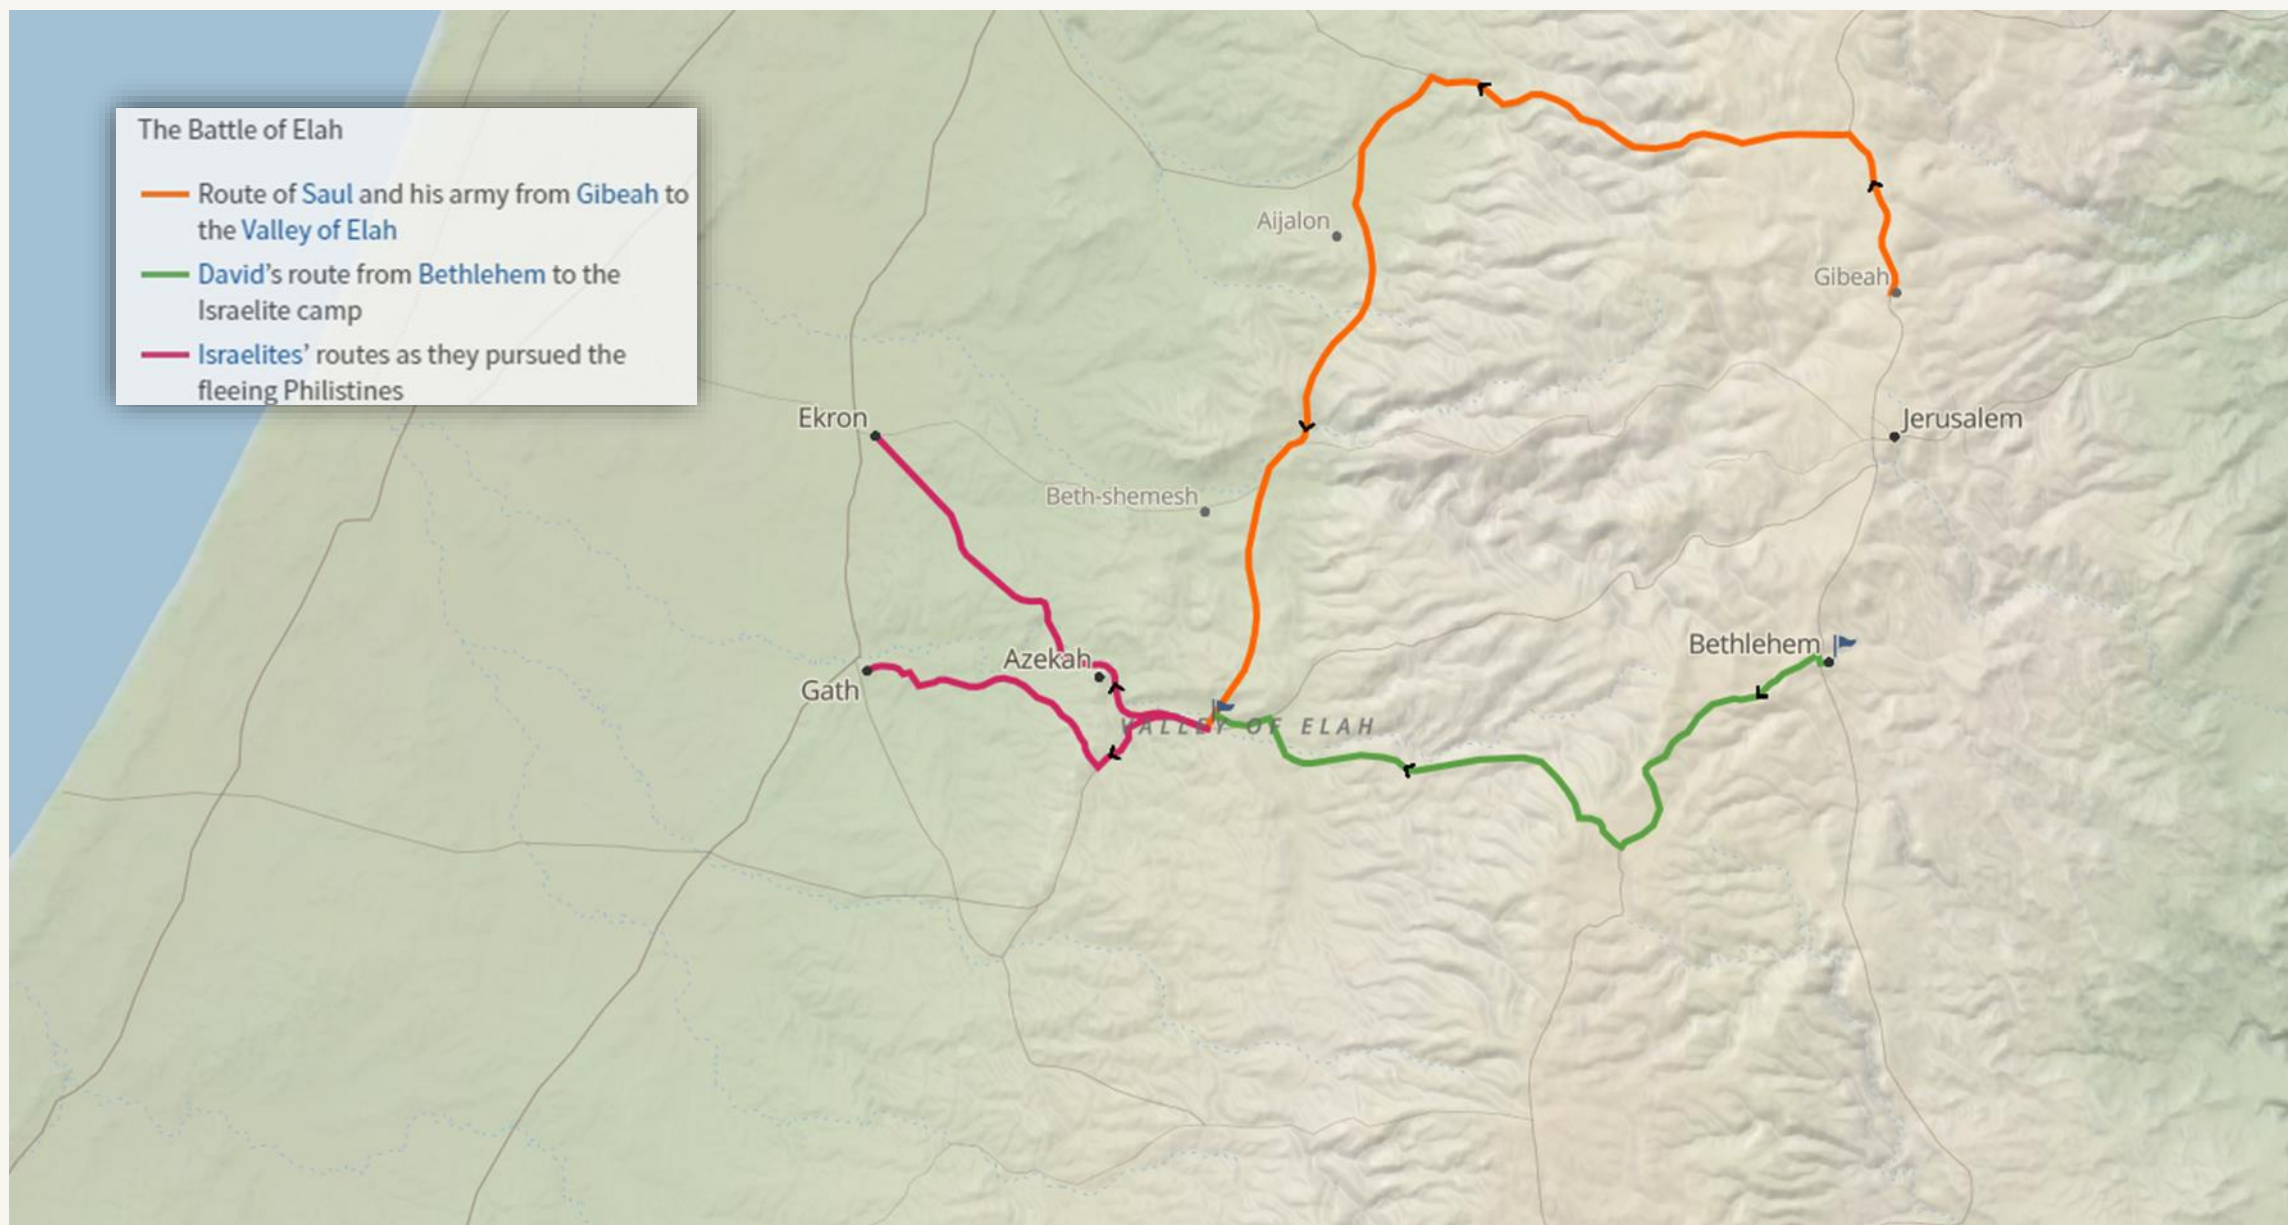

A close-up, slightly blurred image of the American flag waving. The stars and stripes are visible, with a dark, moody color palette. The text 'MEMORIAL DAY' is centered over the flag.

MEMORIAL DAY

The background of the slide is a close-up, slightly blurred image of the American flag, showing the stars and stripes. The flag is positioned behind a white rectangular box that contains the text.

EVERY BATTLE BELONGS TO THE LORD

1 Samuel 17 (ESV)

Pastor Jon MacDonald

EVERY BATTLE BELONGS TO THE LORD

1 Samuel 17 (ESV)

GOD SETS HIS GLORY ON DISPLAY FOR ALL THE
EARTH TO SEE . . .

1. When powerful enemies forget and defy his promises (1-11)

The Battle of Elah

- Route of Saul and his army from Gibeah to the Valley of Elah
- David's route from Bethlehem to the Israelite camp
- Israelites' routes as they pursued the fleeing Philistines

EVERY BATTLE BELONGS TO THE LORD

Valley of Elah

Valley of Elah